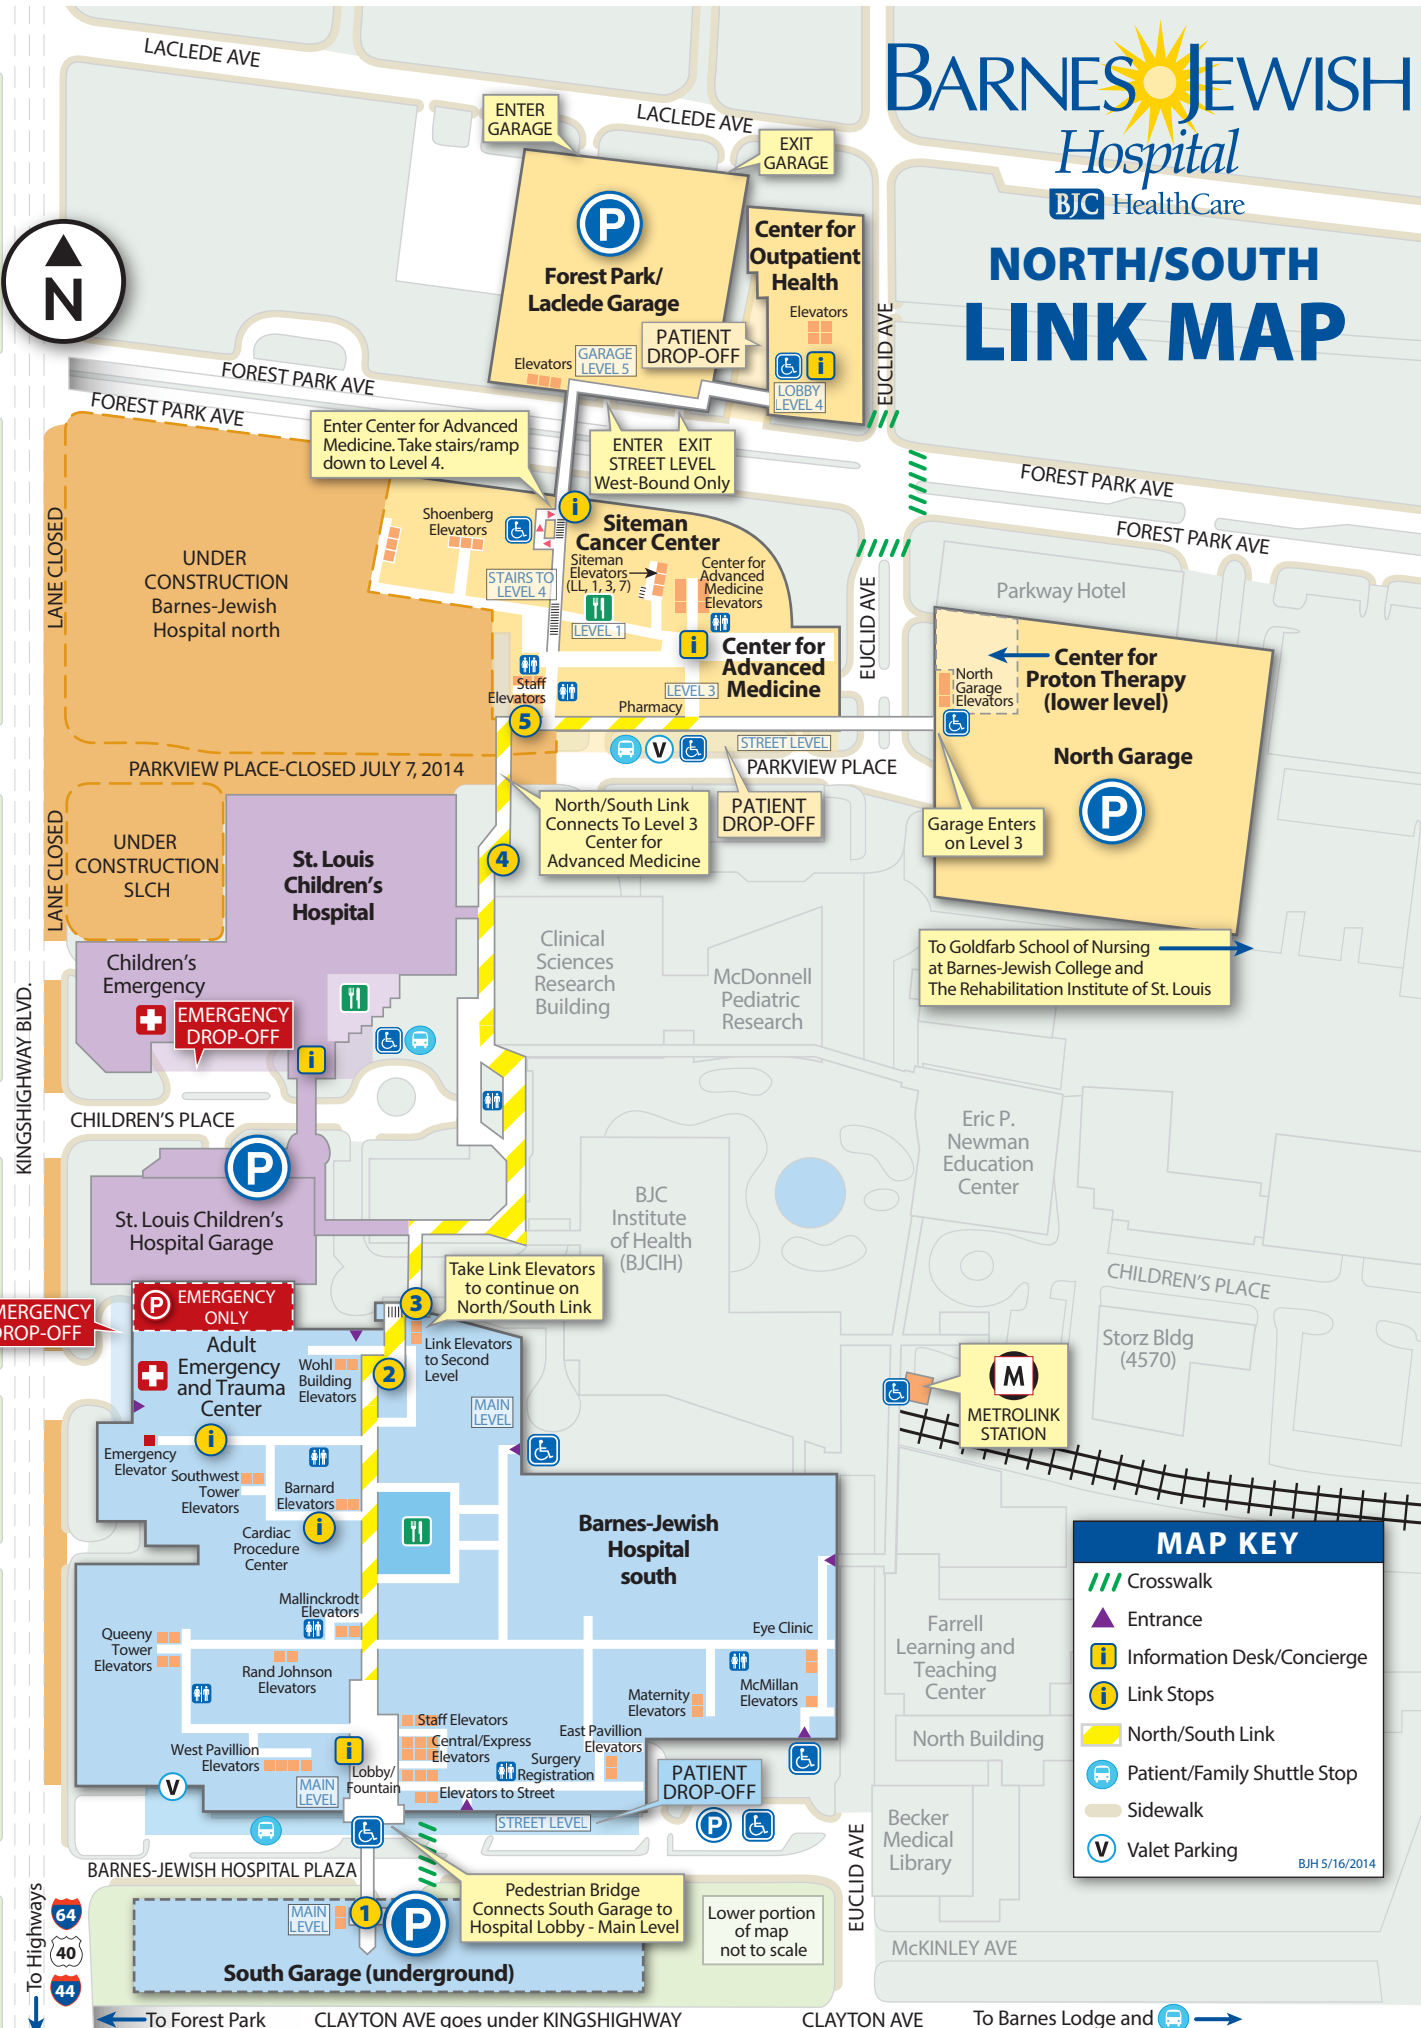

NORTH/SOUTH LINK MAP

MAP KEY	
	Crosswalk
	Entrance
	Information Desk/Concierge
	Link Stops
	North/South Link
	Patient/Family Shuttle Stop
	Sidewalk
	Valet Parking

BJH 5/16/2014

To Forest Park
 To Barnes Lodge and

Clayton Ave goes under Kingshighway Clayton Ave

To Highways 64, 40, 44 To Goldfarb School of Nursing at Barnes-Jewish College and The Rehabilitation Institute of St. Louis